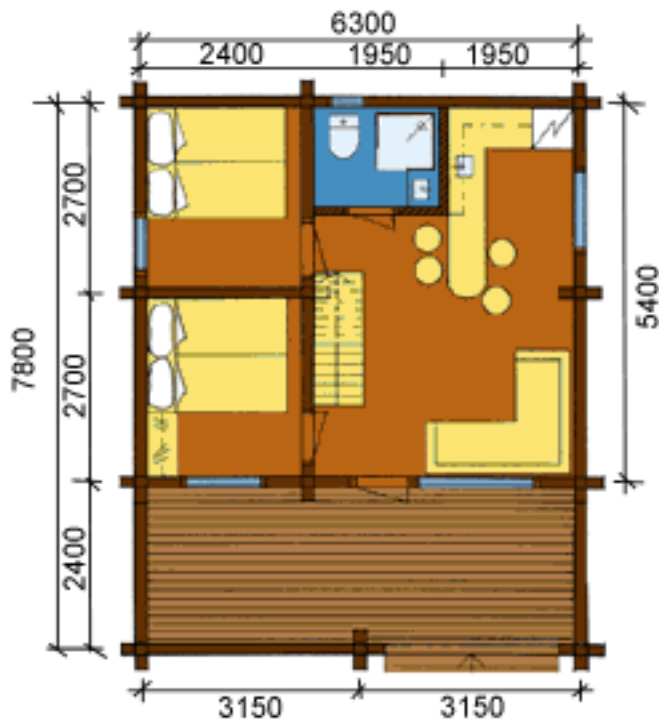

# Panda

Floorplans and front elevation

Copyright: Finnbar oy /Finland

1 floor warm area 32m<sup>2</sup>, Terrance 15m<sup>2</sup>

Loft 21m<sup>2</sup>

[www.finnbar.com](http://www.finnbar.com) Quality and style