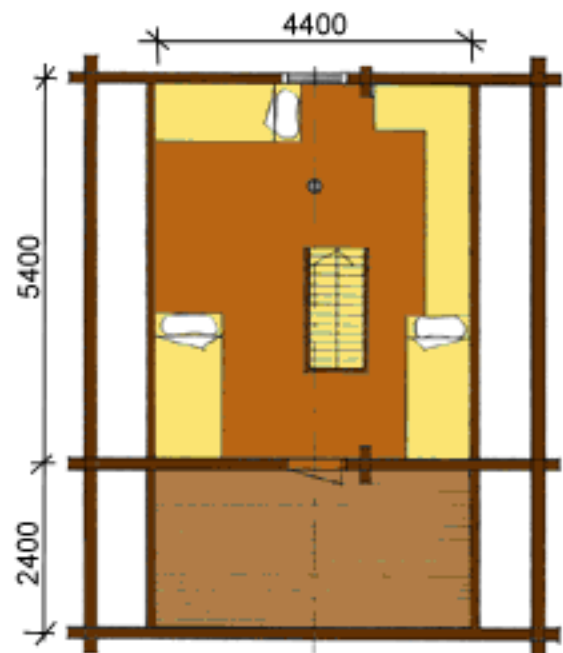

# Panda

Floorplans and front elevation

Copyright: Finnbar oy /Finland

1 floor warm area 32m<sup>2</sup>, Terrance 15m<sup>2</sup>

Loft 21m<sup>2</sup>

[www.finnbar.com](http://www.finnbar.com) Quality and style